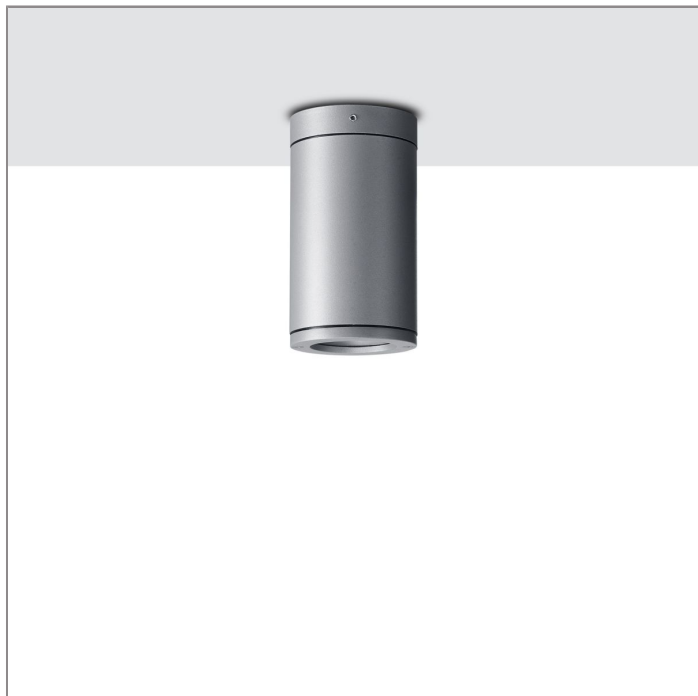

TUBE

MINI TUBE

CEILING MOUNT

LAST UPDATE: 10-12-2024

TUBE a family of cylindrical shaped wall light, ceiling light and Area light. The body components are made from extruded and LM6 aluminium which make them highly corrosion resistant to any extreme environment. TUBE is protected from the ingress of dust and water and are used in both outdoor and indoor environments. Fitted with COB LED in three color temperature from 2700K, 3000K or 4000K with high CRI. HID light source and retrofit solution for E27 Led lamps are also available. TUBE can solve many lighting tasks in modern architectural surrounds and are generally used in illuminating columns and facades. The pole lights give a great level of downward light with symmetric wide beam, asymmetric forward throw or side throw light distributions. Catenary mounting of luminaires is great option for tasteful illumination of outdoor spaces. Flexible arrangement of the luminaire position enables lighting designers to set the light mood to a multitude of use cases. The innovative lever clamping system utilizes a single common tool for a trouble free easy installation. All commonly used catenary wires with a diameter of 4 – 8mm are suitable. Wire slope of up to 20° can be easily compensated. Catenary mount luminaires are equipped with a single prewired cable of 2000mm length. Double prewired cable for looping is available upon request.

Technical Data

Ordering Code :	4001-B-4-901-XX
Lamp :	LED
Beam :	20°
CCT :	3000 K
CRI :	CRI >80
SDCM :	SDCM = 3
Lamp Lumen :	1850 lm
Luminaire Lumen :	1600 lm
Lamp Wattage :	12 W
Luminaire Wattage :	14 W
Efficacy :	114 lm/W
Ambient Temperature :	50°C
Lumen Maintenance	L70B10 >60,000 h
Controller :	DIM 1-10V
Input Voltage :	220-240Vac 50/60Hz
Net Weight :	- kg.