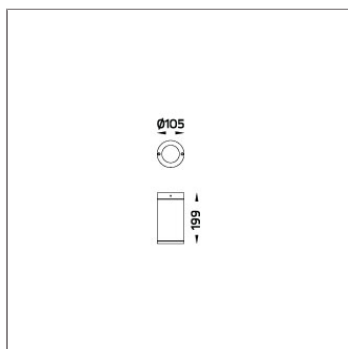

TUBE

MINI TUBE

CEILING MOUNT

LAST UPDATE: 10-12-2024

TUBE a family of cylindrical shaped wall light, ceiling light and Area light. The body components are made from extruded and LM6 aluminium which make them highly corrosion resistant to any extreme environment. TUBE is protected from the ingress of dust and water and are used in both outdoor and indoor environments. Fitted with COB LED in three color temperature from 2700K, 3000K or 4000K with high CRI. HID light source and retrofit solution for E27 Led lamps are also available. TUBE can solve many lighting tasks in modern architectural surrounds and are generally used in illuminating columns and facades. The pole lights give a great level of downward light with symmetric wide beam, asymmetric forward throw or side throw light distributions. Catenary mounting of luminaires is great option for tasteful illumination of outdoor spaces. Flexible arrangement of the luminaire position enables lighting designers to set the light mood to a multitude of use cases. The innovative lever clamping system utilizes a single common tool for a trouble free easy installation. All commonly used catenary wires with a diameter of 4 – 8mm are suitable. Wire slope of up to 20° can be easily compensated. Catenary mount luminaires are equipped with a single prewired cable of 2000mm length. Double prewired cable for looping is available upon request.

Technical Data

Ordering Code :	4001-B-4-901-XX
Lamp :	LED
Beam :	20°
CCT :	3000 K
CRI :	CRI >80
SDCM :	SDCM = 3
Lamp Lumen :	1850 lm
Luminaire Lumen :	1600 lm
Lamp Wattage :	12 W
Luminaire Wattage :	14 W
Efficacy :	114 lm/W
Ambient Temperature :	50°C
Lumen Maintenance	L70B10 >60,000 h
Controller :	DIM 1-10V
Input Voltage :	220-240Vac 50/60Hz
Net Weight :	- kg.