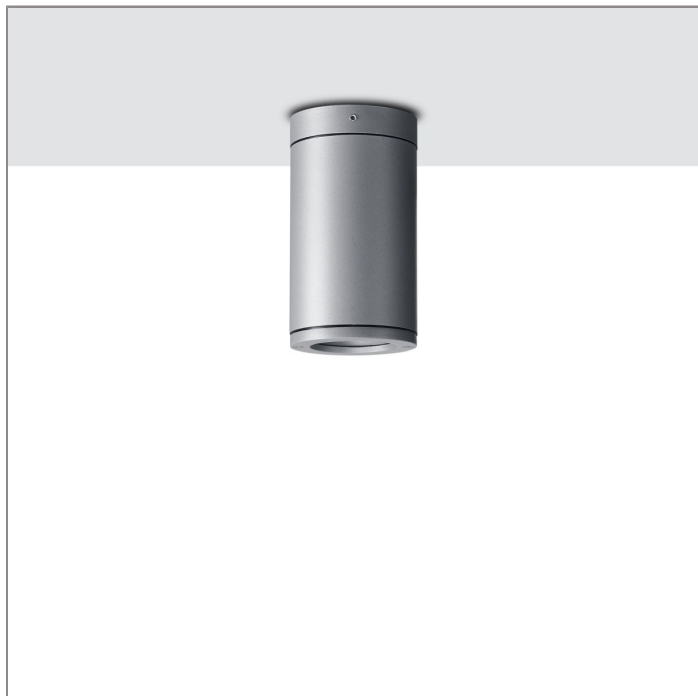

TUBE

MINI TUBE

CEILING MOUNT

LAST UPDATE: 10-12-2024

TUBE a family of cylindrical shaped wall light, ceiling light and Area light. The body components are made from extruded and LM6 aluminium which make them highly corrosion resistant to any extreme environment. TUBE is protected from the ingress of dust and water and are used in both outdoor and indoor environments. Fitted with COB LED in three color temperature from 2700K, 3000K or 4000K with high CRI. HID light source and retrofit solution for E27 Led lamps are also available. TUBE can solve many lighting tasks in modern architectural surrounds and are generally used in illuminating columns and facades. The pole lights give a great level of downward light with symmetric wide beam, asymmetric forward throw or side throw light distributions. Catenary mounting of luminaires is great option for tasteful illumination of outdoor spaces. Flexible arrangement of the luminaire position enables lighting designers to set the light mood to a multitude of use cases. The innovative lever clamping system utilizes a single common tool for a trouble free easy installation. All commonly used catenary wires with a diameter of 4 – 8mm are suitable. Wire slope of up to 20° can be easily compensated. Catenary mount luminaires are equipped with a single prewired cable of 2000mm length. Double prewired cable for looping is available upon request.

Technical Data

Ordering Code :	4001-B-3-901-XX
Lamp :	LED
Beam :	20°
CCT :	3000 K
CRI :	CRI >80
SDCM :	SDCM = 3
Lamp Lumen :	1850 lm
Luminaire Lumen :	1600 lm
Lamp Wattage :	12 W
Luminaire Wattage :	14 W
Efficacy :	114 lm/W
Ambient Temperature :	50°C
Lumen Maintenance	L70B10 >60,000 h
Controller :	On-Off
Input Voltage :	220-240Vac 50/60Hz
Net Weight :	- kg.