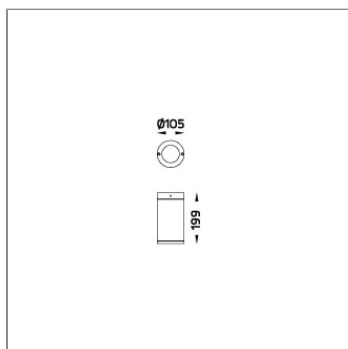

TUBE

MINI TUBE

CEILING MOUNT

LAST UPDATE: 24-01-2025

TUBE a family of cylindrical shaped wall light, ceiling light and Area light. The body components are made from extruded and LM6 aluminium which make them highly corrosion resistant to any extreme environment. TUBE is protected from the ingress of dust and water and are used in both outdoor and indoor environments. Fitted with COB LED in three color temperature from 2700K, 3000K or 4000K with high CRI. HID light source and retrofit solution for E27 Led lamps are also available. TUBE can solve many lighting tasks in modern architectural surrounds and are generally used in illuminating columns and facades. The pole lights give a great level of downward light with symmetric wide beam, asymmetric forward throw or side throw light distributions. Catenary mounting of luminaires is great option for tasteful illumination of outdoor spaces. Flexible arrangement of the luminaire position enables lighting designers to set the light mood to a multitude of use cases. The innovative lever clamping system utilizes a single common tool for a trouble free easy installation. All commonly used catenary wires with a diameter of 4 – 8mm are suitable. Wire slope of up to 20° can be easily compensated. Catenary mount luminaires are equipped with a single prewired cable of 2000mm length. Double prewired cable for looping is available upon request.

Technical Data

Ordering Code :	4001-A-4-901-XX
Lamp :	LED
Beam :	13°
CCT :	3000 K
CRI :	CRI >80
SDCM :	SDCM = 3
Lamp Lumen :	1850 lm
Luminaire Lumen :	1670 lm
Lamp Wattage :	12 W
Luminaire Wattage :	14 W
Efficacy :	119 lm/W
Ambient Temperature :	50°C
Lumen Maintenance	L70B10 >60,000 h
Controller :	DIM 1-10V
Input Voltage :	220-240Vac 50/60Hz
Net Weight :	- kg.