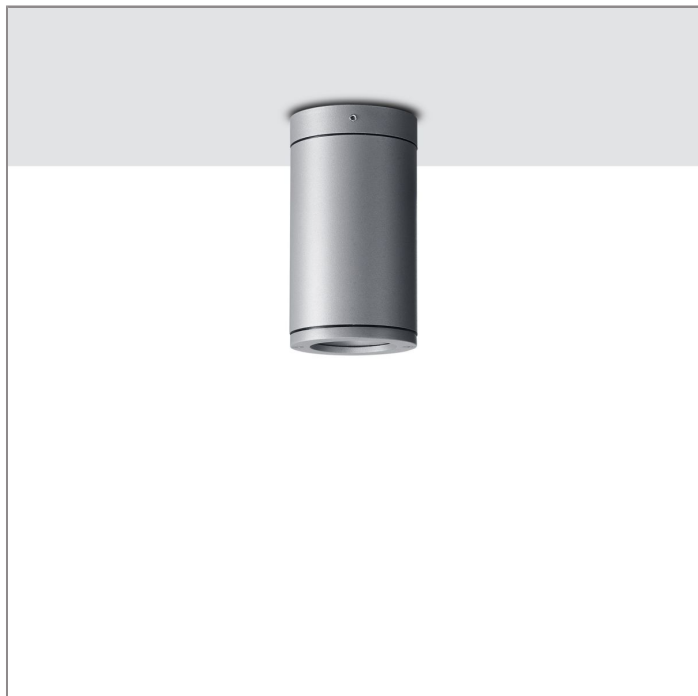

TUBE

MINI TUBE

CEILING MOUNT

LAST UPDATE: 24-01-2025

TUBE a family of cylindrical shaped wall light, ceiling light and Area light. The body components are made from extruded and LM6 aluminium which make them highly corrosion resistant to any extreme environment. TUBE is protected from the ingress of dust and water and are used in both outdoor and indoor environments. Fitted with COB LED in three color temperature from 2700K, 3000K or 4000K with high CRI. HID light source and retrofit solution for E27 Led lamps are also available. TUBE can solve many lighting tasks in modern architectural surrounds and are generally used in illuminating columns and facades. The pole lights give a great level of downward light with symmetric wide beam, asymmetric forward throw or side throw light distributions. Catenary mounting of luminaires is great option for tasteful illumination of outdoor spaces. Flexible arrangement of the luminaire position enables lighting designers to set the light mood to a multitude of use cases. The innovative lever clamping system utilizes a single common tool for a trouble free easy installation. All commonly used catenary wires with a diameter of 4 – 8mm are suitable. Wire slope of up to 20° can be easily compensated. Catenary mount luminaires are equipped with a single prewired cable of 2000mm length. Double prewired cable for looping is available upon request.

Technical Data

Ordering Code :	4001-A-4-901-XX
Lamp :	LED
Beam :	13°
CCT :	3000 K
CRI :	CRI >80
SDCM :	SDCM = 3
Lamp Lumen :	1850 lm
Luminaire Lumen :	1670 lm
Lamp Wattage :	12 W
Luminaire Wattage :	14 W
Efficacy :	119 lm/W
Ambient Temperature :	50°C
Lumen Maintenance	L70B10 >60,000 h
Controller :	DIM 1-10V
Input Voltage :	220-240Vac 50/60Hz
Net Weight :	- kg.