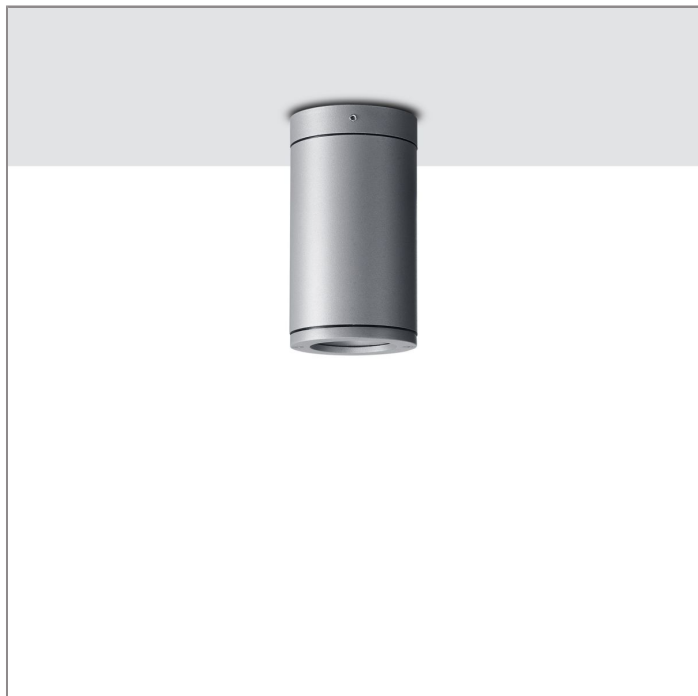

TUBE

MINI TUBE

CEILING MOUNT

LAST UPDATE: 24-01-2025

TUBE a family of cylindrical shaped wall light, ceiling light and Area light. The body components are made from extruded and LM6 aluminium which make them highly corrosion resistant to any extreme environment. TUBE is protected from the ingress of dust and water and are used in both outdoor and indoor environments. Fitted with COB LED in three color temperature from 2700K, 3000K or 4000K with high CRI. HID light source and retrofit solution for E27 Led lamps are also available. TUBE can solve many lighting tasks in modern architectural surrounds and are generally used in illuminating columns and facades. The pole lights give a great level of downward light with symmetric wide beam, asymmetric forward throw or side throw light distributions. Catenary mounting of luminaires is great option for tasteful illumination of outdoor spaces. Flexible arrangement of the luminaire position enables lighting designers to set the light mood to a multitude of use cases. The innovative lever clamping system utilizes a single common tool for a trouble free easy installation. All commonly used catenary wires with a diameter of 4 – 8mm are suitable. Wire slope of up to 20° can be easily compensated. Catenary mount luminaires are equipped with a single prewired cable of 2000mm length. Double prewired cable for looping is available upon request.

Technical Data

Ordering Code :	4001-A-3-503-XX
Lamp :	LED
Beam :	13°
CCT :	2700 K
CRI :	CRI >80
SDCM :	SDCM = 3
Lamp Lumen :	1760 lm
Luminaire Lumen :	1580 lm
Lamp Wattage :	12 W
Luminaire Wattage :	14 W
Efficacy :	112 lm/W
Ambient Temperature :	50°C
Lumen Maintenance	L70B10 >60,000 h
Controller :	On-Off
Input Voltage :	220-240Vac 50/60Hz
Net Weight :	- kg.