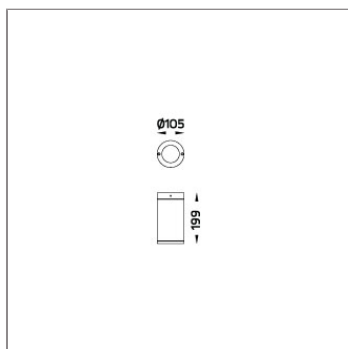

TUBE

MINI TUBE

CEILING MOUNT

LAST UPDATE: 24-01-2025

TUBE a family of cylindrical shaped wall light, ceiling light and Area light. The body components are made from extruded and LM6 aluminium which make them highly corrosion resistant to any extreme environment. TUBE is protected from the ingress of dust and water and are used in both outdoor and indoor environments. Fitted with COB LED in three color temperature from 2700K, 3000K or 4000K with high CRI. HID light source and retrofit solution for E27 Led lamps are also available. TUBE can solve many lighting tasks in modern architectural surrounds and are generally used in illuminating columns and facades. The pole lights give a great level of downward light with symmetric wide beam, asymmetric forward throw or side throw light distributions. Catenary mounting of luminaires is great option for tasteful illumination of outdoor spaces. Flexible arrangement of the luminaire position enables lighting designers to set the light mood to a multitude of use cases. The innovative lever clamping system utilizes a single common tool for a trouble free easy installation. All commonly used catenary wires with a diameter of 4 – 8mm are suitable. Wire slope of up to 20° can be easily compensated. Catenary mount luminaires are equipped with a single prewired cable of 2000mm length. Double prewired cable for looping is available upon request.

Technical Data

Ordering Code :	4001-A-3-503-XX
Lamp :	LED
Beam :	13°
CCT :	2700 K
CRI :	CRI >80
SDCM :	SDCM = 3
Lamp Lumen :	1760 lm
Luminaire Lumen :	1580 lm
Lamp Wattage :	12 W
Luminaire Wattage :	14 W
Efficacy :	112 lm/W
Ambient Temperature :	50°C
Lumen Maintenance	L70B10 >60,000 h
Controller :	On-Off
Input Voltage :	220-240Vac 50/60Hz
Net Weight :	- kg.