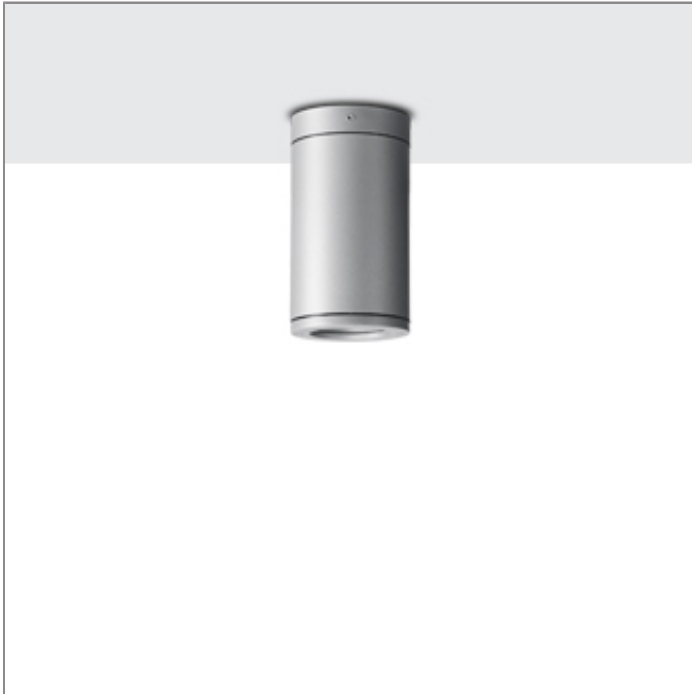

TUBE

MINI TUBE

CEILING MOUNT

LAST UPDATE: 17-06-2024

TUBE a family of cylindrical shaped wall light, ceiling light and Area light. The body components are made from extruded and LM6 aluminium which make them highly corrosion resistant to any extreme environment. TUBE is protected from the ingress of dust and water and are used in both outdoor and indoor environments. Fitted with COB LED in three color temperature from 2700K, 3000K or 4000K with high CRI. HID light source and retrofit solution for E27 Led lamps are also available. TUBE can solve many lighting tasks in modern architectural surrounds and are generally used in illuminating columns and facades. The pole lights give a great level of downward light with symmetric wide beam, asymmetric forward throw or side throw light distributions. Catenary mounting of luminaires is great option for tasteful illumination of outdoor spaces. Flexible arrangement of the luminaire position enables lighting designers to set the light mood to a multitude of use cases. The innovative lever clamping system utilizes a single common tool for a trouble free easy installation. All commonly used catenary wires with a diameter of 4...8mm are suitable. Wire slope of up to 20° can be easily compensated. Catenary mount luminaires are equipped with a single prewired cable of 2000mm length. Double prewired cable for looping is available upon request.

Technical Data

Ordering Code :	4001-6-3-904-XX
Lamp :	LED
Beam :	26°
CCT :	4000 K
CRI :	CRI >80
SDCM :	SDCM = 3
Lamp Lumen :	1940 lm
Luminaire Lumen :	1700 lm
Lamp Wattage :	12 W
Luminaire Wattage :	15 W
Efficacy :	113 lm/W
Ambient Temperature :	50°C
Lumen Maintenance	L70B10 >60,000 h
Controller :	On-Off
Input Voltage :	220-240Vac 50/60Hz
Net Weight :	1.40 kg.