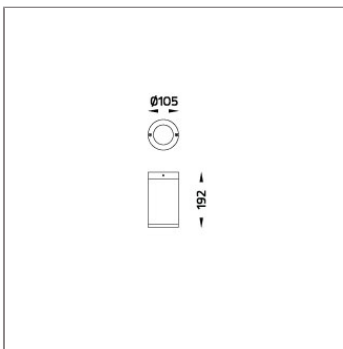

TUBE

MINI TUBE

CEILING MOUNT

LAST UPDATE: 17-06-2024

TUBE a family of cylindrical shaped wall light, ceiling light and Area light. The body components are made from extruded and LM6 aluminium which make them highly corrosion resistant to any extreme environment. TUBE is protected from the ingress of dust and water and are used in both outdoor and indoor environments. Fitted with COB LED in three color temperature from 2700K, 3000K or 4000K with high CRI. HID light source and retrofit solution for E27 Led lamps are also available. TUBE can solve many lighting tasks in modern architectural surrounds and are generally used in illuminating columns and facades. The pole lights give a great level of downward light with symmetric wide beam, asymmetric forward throw or side throw light distributions. Catenary mounting of luminaires is great option for tasteful illumination of outdoor spaces. Flexible arrangement of the luminaire position enables lighting designers to set the light mood to a multitude of use cases. The innovative lever clamping system utilizes a single common tool for a trouble free easy installation. All commonly used catenary wires with a diameter of 4...8mm are suitable. Wire slope of up to 20° can be easily compensated. Catenary mount luminaires are equipped with a single prewired cable of 2000mm length. Double prewired cable for looping is available upon request.

Technical Data

Ordering Code :	4001-6-3-904-XX
Lamp :	LED
Beam :	26°
CCT :	4000 K
CRI :	CRI >80
SDCM :	SDCM = 3
Lamp Lumen :	1940 lm
Luminaire Lumen :	1700 lm
Lamp Wattage :	12 W
Luminaire Wattage :	15 W
Efficacy :	113 lm/W
Ambient Temperature :	50°C
Lumen Maintenance	L70B10 >60,000 h
Controller :	On-Off
Input Voltage :	220-240Vac 50/60Hz
Net Weight :	1.40 kg.