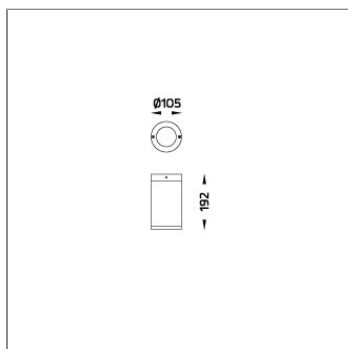

TUBE

MINI TUBE

CEILING MOUNT

LAST UPDATE: 17-06-2024

TUBE a family of cylindrical shaped wall light, ceiling light and Area light. The body components are made from extruded and LM6 aluminium which make them highly corrosion resistant to any extreme environment. TUBE is protected from the ingress of dust and water and are used in both outdoor and indoor environments. Fitted with COB LED in three color temperature from 2700K, 3000K or 4000K with high CRI. HID light source and retrofit solution for E27 Led lamps are also available. TUBE can solve many lighting tasks in modern architectural surrounds and are generally used in illuminating columns and facades. The pole lights give a great level of downward light with symmetric wide beam, asymmetric forward throw or side throw light distributions. Catenary mounting of luminaires is great option for tasteful illumination of outdoor spaces. Flexible arrangement of the luminaire position enables lighting designers to set the light mood to a multitude of use cases. The innovative lever clamping system utilizes a single common tool for a trouble free easy installation. All commonly used catenary wires with a diameter of 4...8mm are suitable. Wire slope of up to 20° can be easily compensated. Catenary mount luminaires are equipped with a single prewired cable of 2000mm length. Double prewired cable for looping is available upon request.

Technical Data

Ordering Code :	4001-6-3-901-XX
Lamp :	LED
Beam :	26°
CCT :	3000 K
CRI :	CRI >80
SDCM :	SDCM = 3
Lamp Lumen :	1850 lm
Luminaire Lumen :	1620 lm
Lamp Wattage :	12 W
Luminaire Wattage :	15 W
Efficacy :	108 lm/W
Ambient Temperature :	50°C
Lumen Maintenance	L70B10 >60,000 h
Controller :	On-Off
Input Voltage :	220-240Vac 50/60Hz
Net Weight :	1.40 kg.