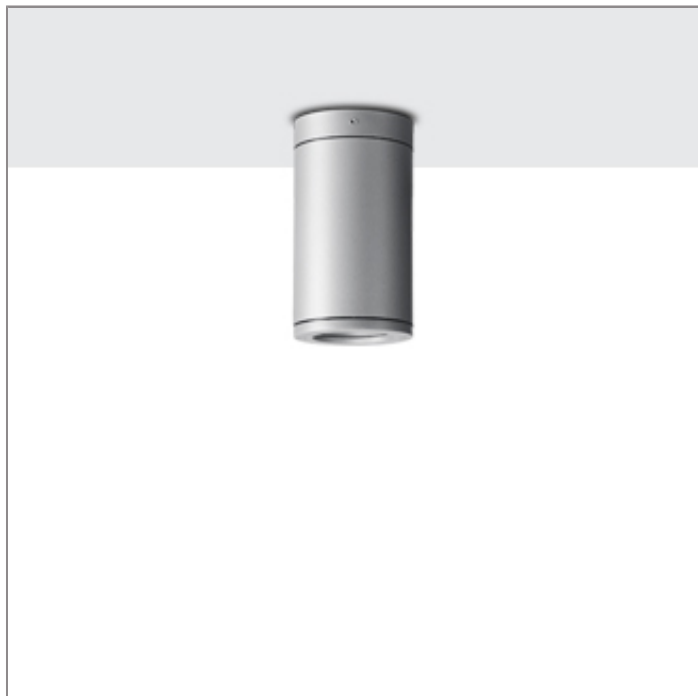

TUBE

MINI TUBE

CEILING MOUNT

LAST UPDATE: 17-06-2024

TUBE a family of cylindrical shaped wall light, ceiling light and Area light. The body components are made from extruded and LM6 aluminium which make them highly corrosion resistant to any extreme environment. TUBE is protected from the ingress of dust and water and are used in both outdoor and indoor environments. Fitted with COB LED in three color temperature from 2700K, 3000K or 4000K with high CRI. HID light source and retrofit solution for E27 Led lamps are also available. TUBE can solve many lighting tasks in modern architectural surrounds and are generally used in illuminating columns and facades. The pole lights give a great level of downward light with symmetric wide beam, asymmetric forward throw or side throw light distributions. Catenary mounting of luminaires is great option for tasteful illumination of outdoor spaces. Flexible arrangement of the luminaire position enables lighting designers to set the light mood to a multitude of use cases. The innovative lever clamping system utilizes a single common tool for a trouble free easy installation. All commonly used catenary wires with a diameter of 4...8mm are suitable. Wire slope of up to 20° can be easily compensated. Catenary mount luminaires are equipped with a single prewired cable of 2000mm length. Double prewired cable for looping is available upon request.

Technical Data

Ordering Code :	4001-6-3-901-XX
Lamp :	LED
Beam :	26°
CCT :	3000 K
CRI :	CRI >80
SDCM :	SDCM = 3
Lamp Lumen :	1850 lm
Luminaire Lumen :	1620 lm
Lamp Wattage :	12 W
Luminaire Wattage :	15 W
Efficacy :	108 lm/W
Ambient Temperature :	50°C
Lumen Maintenance	L70B10 >60,000 h
Controller :	On-Off
Input Voltage :	220-240Vac 50/60Hz
Net Weight :	1.40 kg.