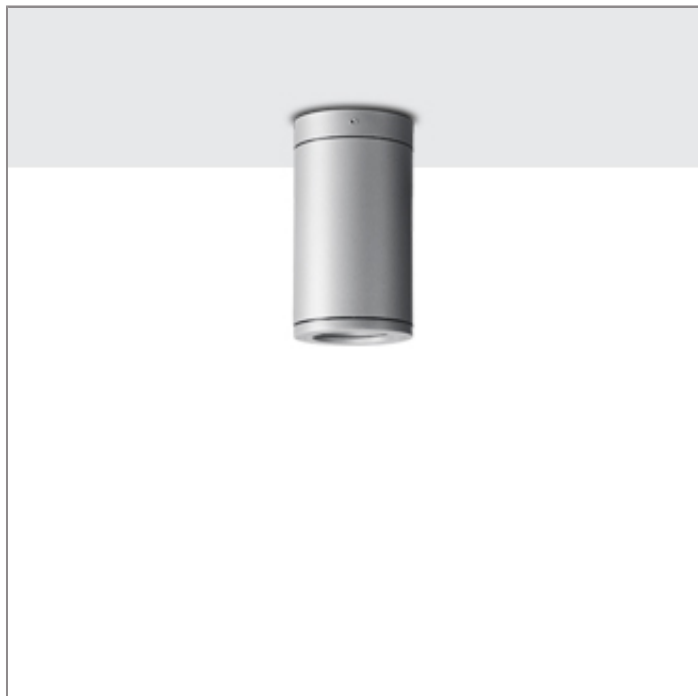

TUBE

MINI TUBE

CEILING MOUNT

LAST UPDATE: 04-03-2025

TUBE a family of cylindrical shaped wall light, ceiling light and Area light. The body components are made from extruded and LM6 aluminium which make them highly corrosion resistant to any extreme environment. TUBE is protected from the ingress of dust and water and are used in both outdoor and indoor environments. Fitted with COB LED in three color temperature from 2700K, 3000K or 4000K with high CRI. HID light source and retrofit solution for E27 Led lamps are also available. TUBE can solve many lighting tasks in modern architectural surrounds and are generally used in illuminating columns and facades. The pole lights give a great level of downward light with symmetric wide beam, asymmetric forward throw or side throw light distributions. Catenary mounting of luminaires is great option for tasteful illumination of outdoor spaces. Flexible arrangement of the luminaire position enables lighting designers to set the light mood to a multitude of use cases. The innovative lever clamping system utilizes a single common tool for a trouble free easy installation. All commonly used catenary wires with a diameter of 4 – 8mm are suitable. Wire slope of up to 20° can be easily compensated. Catenary mount luminaires are equipped with a single prewired cable of 2000mm length. Double prewired cable for looping is available upon request.

Technical Data

Ordering Code :	4001-5-3-904-XX
Lamp :	LED
Beam :	13°
CCT :	4000 K
CRI :	CRI >80
SDCM :	SDCM = 3
Lamp Lumen :	1940 lm
Luminaire Lumen :	1760 lm
Lamp Wattage :	12 W
Luminaire Wattage :	15 W
Efficacy :	117 lm/W
Ambient Temperature :	50°C
Lumen Maintenance	L70B10 >60,000 h
Controller :	On-Off
Input Voltage :	220-240Vac 50/60Hz
Net Weight :	1.40 kg.