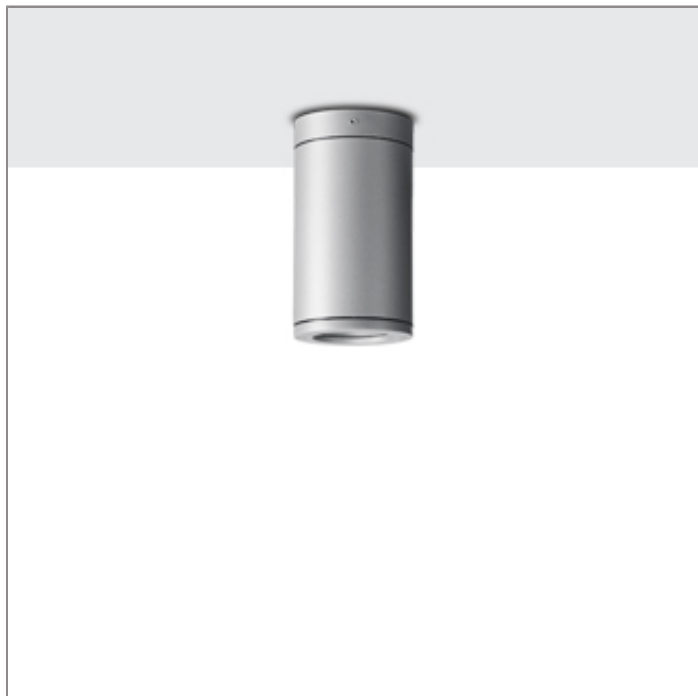

TUBE

MINI TUBE

CEILING MOUNT

LAST UPDATE: 17-06-2024

TUBE a family of cylindrical shaped wall light, ceiling light and Area light. The body components are made from extruded and LM6 aluminium which make them highly corrosion resistant to any extreme environment. TUBE is protected from the ingress of dust and water and are used in both outdoor and indoor environments. Fitted with COB LED in three color temperature from 2700K, 3000K or 4000K with high CRI. HID light source and retrofit solution for E27 Led lamps are also available. TUBE can solve many lighting tasks in modern architectural surrounds and are generally used in illuminating columns and facades. The pole lights give a great level of downward light with symmetric wide beam, asymmetric forward throw or side throw light distributions. Catenary mounting of luminaires is great option for tasteful illumination of outdoor spaces. Flexible arrangement of the luminaire position enables lighting designers to set the light mood to a multitude of use cases. The innovative lever clamping system utilizes a single common tool for a trouble free easy installation. All commonly used catenary wires with a diameter of 4...8mm are suitable. Wire slope of up to 20° can be easily compensated. Catenary mount luminaires are equipped with a single prewired cable of 2000mm length. Double prewired cable for looping is available upon request.

Technical Data

Ordering Code :	4001-5-3-901-XX
Lamp :	LED
Beam :	13°
CCT :	3000 K
CRI :	CRI >80
SDCM :	SDCM = 3
Lamp Lumen :	1850 lm
Luminaire Lumen :	1680 lm
Lamp Wattage :	12 W
Luminaire Wattage :	15 W
Efficacy :	112 lm/W
Ambient Temperature :	50°C
Lumen Maintenance	L70B10 >60,000 h
Controller :	On-Off
Input Voltage :	220-240Vac 50/60Hz
Net Weight :	1.40 kg.