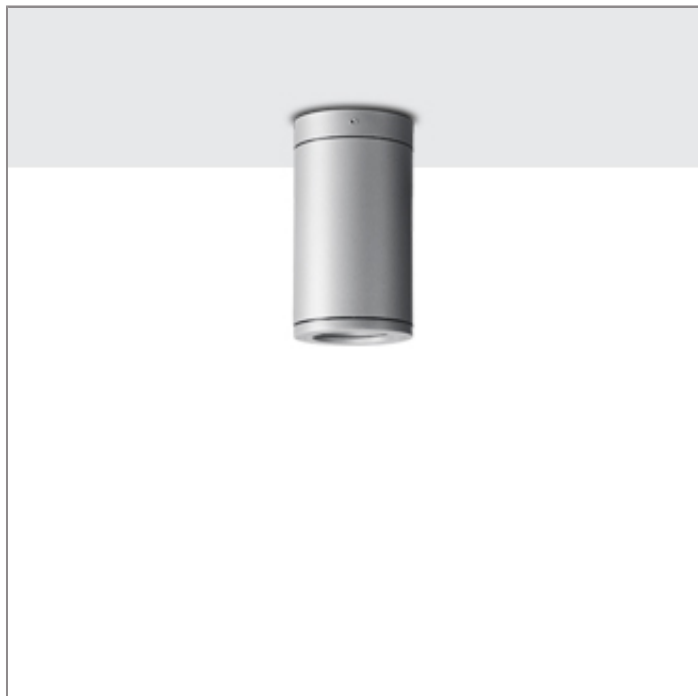

TUBE

MINI TUBE

CEILING MOUNT

LAST UPDATE: 04-03-2025

TUBE a family of cylindrical shaped wall light, ceiling light and Area light. The body components are made from extruded and LM6 aluminium which make them highly corrosion resistant to any extreme environment. TUBE is protected from the ingress of dust and water and are used in both outdoor and indoor environments. Fitted with COB LED in three color temperature from 2700K, 3000K or 4000K with high CRI. HID light source and retrofit solution for E27 Led lamps are also available. TUBE can solve many lighting tasks in modern architectural surrounds and are generally used in illuminating columns and facades. The pole lights give a great level of downward light with symmetric wide beam, asymmetric forward throw or side throw light distributions. Catenary mounting of luminaires is great option for tasteful illumination of outdoor spaces. Flexible arrangement of the luminaire position enables lighting designers to set the light mood to a multitude of use cases. The innovative lever clamping system utilizes a single common tool for a trouble free easy installation. All commonly used catenary wires with a diameter of 4 – 8mm are suitable. Wire slope of up to 20° can be easily compensated. Catenary mount luminaires are equipped with a single prewired cable of 2000mm length. Double prewired cable for looping is available upon request.

Technical Data

Ordering Code :	4001-5-3-901-XX
Lamp :	LED
Beam :	13°
CCT :	3000 K
CRI :	CRI >80
SDCM :	SDCM = 3
Lamp Lumen :	1850 lm
Luminaire Lumen :	1680 lm
Lamp Wattage :	12 W
Luminaire Wattage :	15 W
Efficacy :	112 lm/W
Ambient Temperature :	50°C
Lumen Maintenance	L70B10 >60,000 h
Controller :	On-Off
Input Voltage :	220-240Vac 50/60Hz
Net Weight :	1.40 kg.