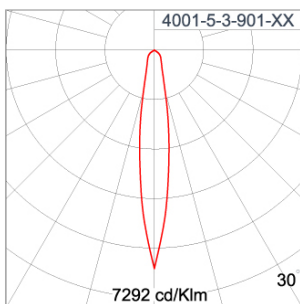

Light Distribution

*Due to the constancy of product development,
we reserve the right to alter all specification
without prior notice.

Unilamp Co., Ltd.
461 Ramintra Road, Kannayao, Bangkok 10230 Thailand
Tel : +66(0)2 943 2420-1, +66(0)2 946 4170-1
Fax : +66(0)2 943 2419
online@unilamp.co.th
www.unilamp.co.th