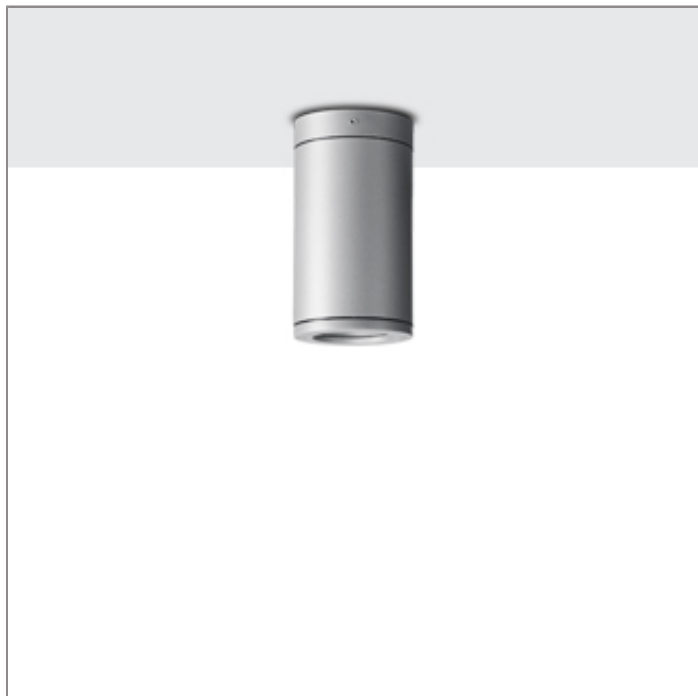

# TUBE

## MINI TUBE

### CEILING MOUNT

LAST UPDATE: 18-10-2024

TUBE a family of cylindrical shaped wall light, ceiling light and Area light. The body components are made from extruded and LM6 aluminium which make them highly corrosion resistant to any extreme environment. TUBE is protected from the ingress of dust and water and are used in both outdoor and indoor environments. Fitted with COB LED in three color temperature from 2700K, 3000K or 4000K with high CRI. HID light source and retrofit solution for E27 Led lamps are also available. TUBE can solve many lighting tasks in modern architectural surrounds and are generally used in illuminating columns and facades. The pole lights give a great level of downward light with symmetric wide beam, asymmetric forward throw or side throw light distributions. Catenary mounting of luminaires is great option for tasteful illumination of outdoor spaces. Flexible arrangement of the luminaire position enables lighting designers to set the light mood to a multitude of use cases. The innovative lever clamping system utilizes a single common tool for a trouble free easy installation. All commonly used catenary wires with a diameter of 4 – 8mm are suitable. Wire slope of up to 20° can be easily compensated. Catenary mount luminaires are equipped with a single prewired cable of 2000mm length. Double prewired cable for looping is available upon request.

## Technical Data

Ordering Code :	4001-5-3-901-XX
Lamp :	LED
Beam :	13°
CCT :	3000 K
CRI :	CRI >80
SDCM :	SDCM = 3
Lamp Lumen :	1850 lm
Luminaire Lumen :	1680 lm
Lamp Wattage :	12 W
Luminaire Wattage :	15 W
Efficacy :	112 lm/W
Ambient Temperature :	50°C
Lumen Maintenance	L70B10 >60,000 h
Controller :	On-Off
Input Voltage :	220-240Vac 50/60Hz
Net Weight :	1.40 kg.