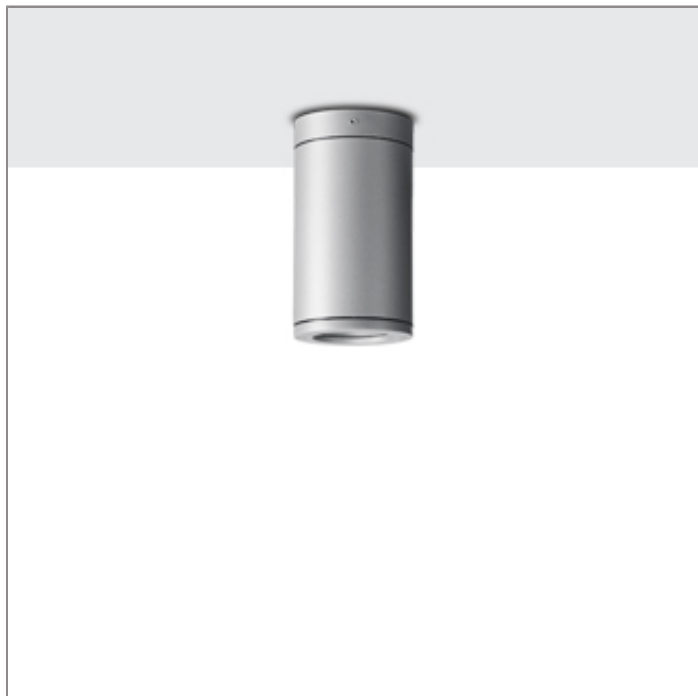

# TUBE

## MINI TUBE

### CEILING MOUNT

LAST UPDATE: 18-10-2024

TUBE a family of cylindrical shaped wall light, ceiling light and Area light. The body components are made from extruded and LM6 aluminium which make them highly corrosion resistant to any extreme environment. TUBE is protected from the ingress of dust and water and are used in both outdoor and indoor environments. Fitted with COB LED in three color temperature from 2700K, 3000K or 4000K with high CRI. HID light source and retrofit solution for E27 Led lamps are also available. TUBE can solve many lighting tasks in modern architectural surrounds and are generally used in illuminating columns and facades. The pole lights give a great level of downward light with symmetric wide beam, asymmetric forward throw or side throw light distributions. Catenary mounting of luminaires is great option for tasteful illumination of outdoor spaces. Flexible arrangement of the luminaire position enables lighting designers to set the light mood to a multitude of use cases. The innovative lever clamping system utilizes a single common tool for a trouble free easy installation. All commonly used catenary wires with a diameter of 4 – 8mm are suitable. Wire slope of up to 20° can be easily compensated. Catenary mount luminaires are equipped with a single prewired cable of 2000mm length. Double prewired cable for looping is available upon request.

## Technical Data

Ordering Code :	4001-5-3-503-XX
Lamp :	LED
Beam :	13°
CCT :	2700 K
CRI :	CRI >80
SDCM :	SDCM = 3
Lamp Lumen :	1760 lm
Luminaire Lumen :	1590 lm
Lamp Wattage :	12 W
Luminaire Wattage :	15 W
Efficacy :	106 lm/W
Ambient Temperature :	50°C
Lumen Maintenance	L70B10 >60,000 h
Controller :	On-Off
Input Voltage :	220-240Vac 50/60Hz
Net Weight :	1.40 kg.