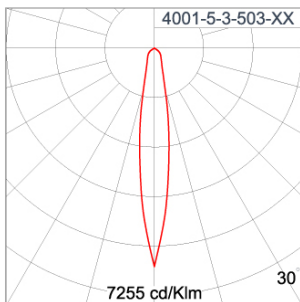

Light Distribution

*Due to the constancy of product development, we reserve the right to alter all specification without prior notice.

Unilamp Co., Ltd.
461 Ramintra Road, Kannayao, Bangkok 10230 Thailand
Tel : +66(0)2 943 2420-1, +66(0)2 946 4170-1
Fax : +66(0)2 943 2419
online@unilamp.co.th
www.unilamp.co.th