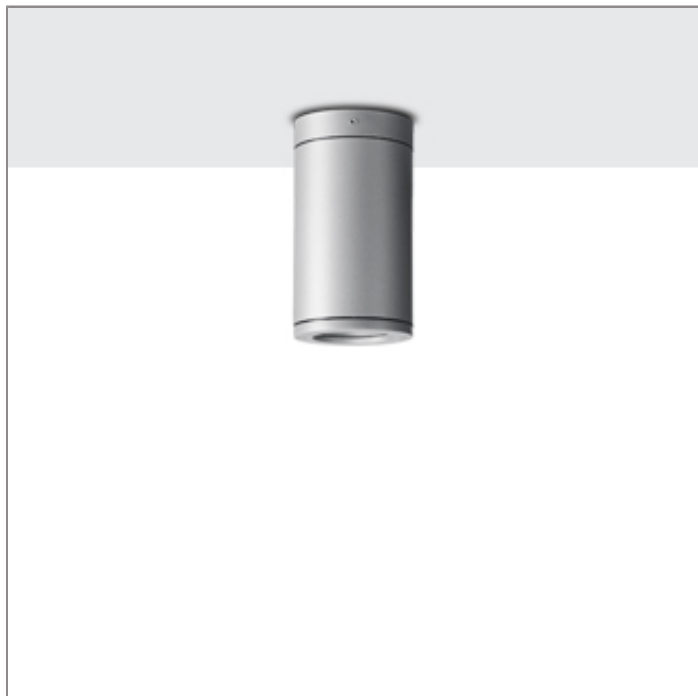

# TUBE

## MINI TUBE

### CEILING MOUNT

LAST UPDATE: 02-12-2024

TUBE a family of cylindrical shaped wall light, ceiling light and Area light. The body components are made from extruded and LM6 aluminium which make them highly corrosion resistant to any extreme environment. TUBE is protected from the ingress of dust and water and are used in both outdoor and indoor environments. Fitted with COB LED in three color temperature from 2700K, 3000K or 4000K with high CRI. HID light source and retrofit solution for E27 Led lamps are also available. TUBE can solve many lighting tasks in modern architectural surrounds and are generally used in illuminating columns and facades. The pole lights give a great level of downward light with symmetric wide beam, asymmetric forward throw or side throw light distributions. Catenary mounting of luminaires is great option for tasteful illumination of outdoor spaces. Flexible arrangement of the luminaire position enables lighting designers to set the light mood to a multitude of use cases. The innovative lever clamping system utilizes a single common tool for a trouble free easy installation. All commonly used catenary wires with a diameter of 4 – 8mm are suitable. Wire slope of up to 20° can be easily compensated. Catenary mount luminaires are equipped with a single prewired cable of 2000mm length. Double prewired cable for looping is available upon request.