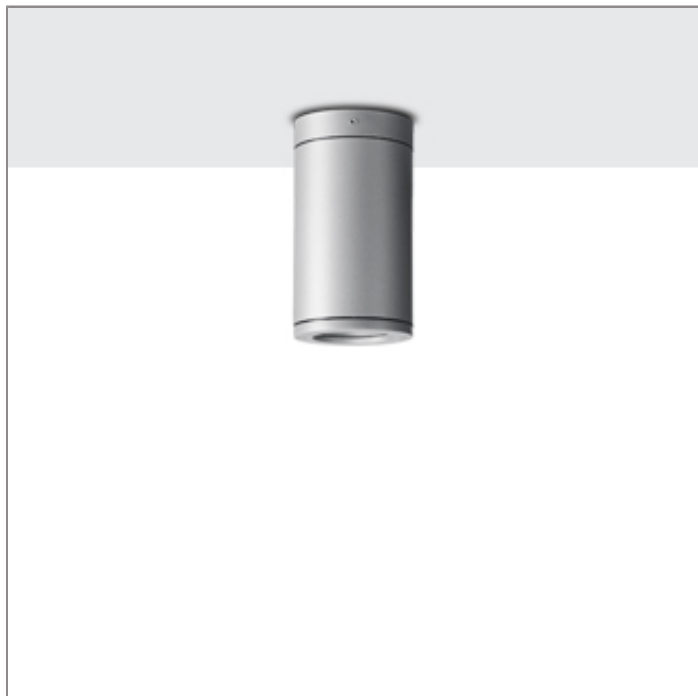

# TUBE

## MINI TUBE

### CEILING MOUNT

LAST UPDATE: 17-06-2024

TUBE a family of cylindrical shaped wall light, ceiling light and Area light. The body components are made from extruded and LM6 aluminium which make them highly corrosion resistant to any extreme environment. TUBE is protected from the ingress of dust and water and are used in both outdoor and indoor environments. Fitted with COB LED in three color temperature from 2700K, 3000K or 4000K with high CRI. HID light source and retrofit solution for E27 Led lamps are also available. TUBE can solve many lighting tasks in modern architectural surrounds and are generally used in illuminating columns and facades. The pole lights give a great level of downward light with symmetric wide beam, asymmetric forward throw or side throw light distributions. Catenary mounting of luminaires is great option for tasteful illumination of outdoor spaces. Flexible arrangement of the luminaire position enables lighting designers to set the light mood to a multitude of use cases. The innovative lever clamping system utilizes a single common tool for a trouble free easy installation. All commonly used catenary wires with a diameter of 4...8mm are suitable. Wire slope of up to 20° can be easily compensated. Catenary mount luminaires are equipped with a single prewired cable of 2000mm length. Double prewired cable for looping is available upon request.