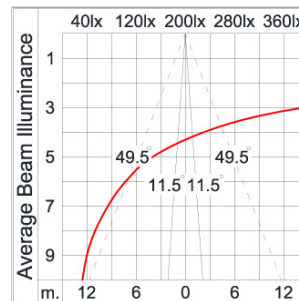

Light Distribution

*Due to the constancy of product development,
we reserve the right to alter all specification
without prior notice.

Unilamp Co., Ltd.
461 Ramintra Road, Kannayao, Bangkok 10230 Thailand
Tel : +66(0)2 943 2420-1, +66(0)2 946 4170-1
Fax : +66(0)2 943 2419
online@unilamp.co.th
www.unilamp.co.th