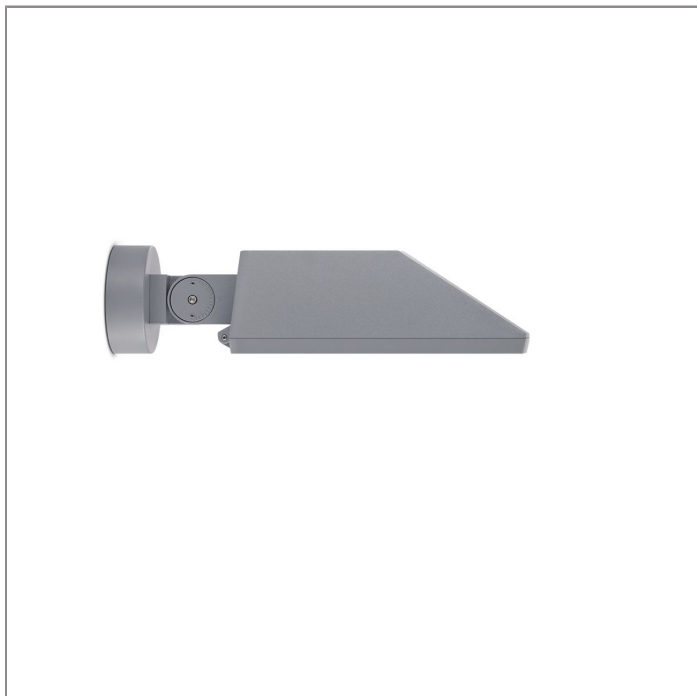

# SIROCCO

## SMALL SIROCCO OPTIC – SURFACE / WASHER BI-SYMMETRIC WALL SURFACE MOUNT

LAST UPDATE: 11-03-2025

SIROCCO is a solid outdoor luminaire for public space illumination. Available in various light distribution, symmetric, asymmetric, bi-symmetric and road optic. Small SIROCCO equipped with a high power LED with high CRI in 3000K or 4000K color temperature with 3 SDCM. Lenses and reflectors for SIROCCO have been engineered utilizing the latest technology and software to maximize the performance. The heat management has been delicately designed and tested under high ambient thermal condition. An integrated scale allows precise aiming of the luminaire to achieve the desired illumination level. SIROCCO is suitable to illuminate medium to large size objects or areas such as signage boards, building facades, parking lots, public parks, pedestrian, small streets and squares. Available as well in HID light source with conventional control gear. Presented with a range of mounting accessories including ground mount base, pole top mount, and wall/pole mounting arm as well as aluminium poles, galvanized steel poles and anchorage unit for concrete foundations.

### Technical Data

Ordering Code :	2341-H-5-671-XX
Lamp :	LED
Beam :	99°/13°
CCT :	3000 K
CRI :	CRI >80
SDCM :	SDCM = 3
Lamp Lumen :	8460 lm
Luminaire Lumen :	6970 lm
Lamp Wattage :	72 W
Luminaire Wattage :	80 W
Efficacy :	87 lm/W
Ambient Temperature :	40°C
Lumen Maintenance	L70B10 >60,000 h
Controller :	DALI
Input Voltage :	220-240Vac 50/60Hz
Net Weight :	5.40 kg.