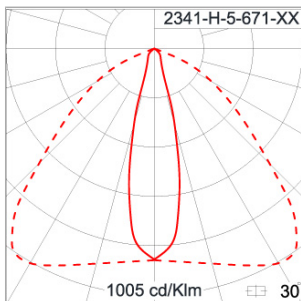

Light Distribution

*Due to the constancy of product development,
we reserve the right to alter all specification
without prior notice.

Unilamp Co., Ltd.
461 Ramintra Road, Kannayao, Bangkok 10230 Thailand
Tel : +66(0)2 943 2420-1, +66(0)2 946 4170-1
Fax : +66(0)2 943 2419
online@unilamp.co.th
www.unilamp.co.th