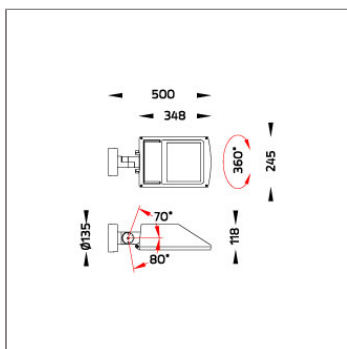

## SMALL SIROCCO OPTIC – SURFACE / WASHER BI-SYMMETRIC WALL SURFACE MOUNT

LAST UPDATE: 11-03-2025

SIROCCO is a solid outdoor luminaire for public space illumination. Available in various light distribution, symmetric, asymmetric, bi-symmetric and road optic. Small SIROCCO equipped with a high power LED with high CRI in 3000K or 4000K color temperature with 3 SDCM. Lenses and reflectors for SIROCCO have been engineered utilizing the latest technology and software to maximize the performance. The heat management has been delicately designed and tested under high ambient thermal condition. An integrated scale allows precise aiming of the luminaire to achieve the desired illumination level. SIROCCO is suitable to illuminate medium to large size objects or areas such as signage boards, building facades, parking lots, public parks, pedestrian, small streets and squares. Available as well in HID light source with conventional control gear. Presented with a range of mounting accessories including ground mount base, pole top mount, and wall/pole mounting arm as well as aluminium poles, galvanized steel poles and anchorage unit for concrete foundations.

### Technical Data

Ordering Code :	2341-H-5-671-XX
Lamp :	LED
Beam :	99°/13°
CCT :	3000 K
CRI :	CRI >80
SDCM :	SDCM = 3
Lamp Lumen :	8460 lm
Luminaire Lumen :	6970 lm
Lamp Wattage :	72 W
Luminaire Wattage :	80 W
Efficacy :	87 lm/W
Ambient Temperature :	40°C
Lumen Maintenance	L70B10 >60,000 h
Controller :	DALI
Input Voltage :	220-240Vac 50/60Hz
Net Weight :	5.40 kg.