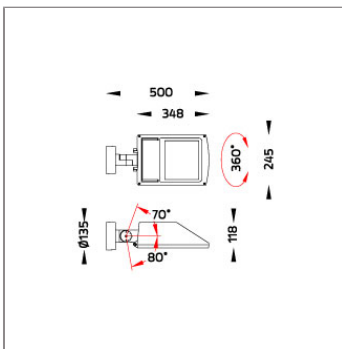

SIROCCO

SMALL SIROCCO OPTIC – SURFACE / WASHER BI-SYMMETRIC WALL SURFACE MOUNT

LAST UPDATE: 29-05-2024

SIROCCO is a solid outdoor luminaire for public space illumination. Available in various light distribution, symmetric, asymmetric, bi-symmetric and road optic. Small SIROCCO equipped with a high power LED with high CRI in 3000K or 4000K color temperature with 3 SDCM. Lenses and reflectors for SIROCCO have been engineered utilizing the latest technology and software to maximize the performance. The heat management has been delicately designed and tested under high ambient thermal condition. An integrated scale allows precise aiming of the luminaire to achieve the desired illumination level. SIROCCO is suitable to illuminate medium to large size objects or areas such as signage boards, building facades, parking lots, public parks, pedestrian, small streets and squares. Available as well in HID light source with conventional control gear. Presented with a range of mounting accessories including ground mount base, pole top mount, and wall/pole mounting arm as well as aluminium poles, galvanized steel poles and anchorage unit for concrete foundations.

Technical Data

Ordering Code :	2341-H-3-673-XX
Lamp :	LED
Beam :	99°/13°
CCT :	2700 K
CRI :	CRI >80
SDCM :	SDCM = 3
Lamp Lumen :	6300 lm
Luminaire Lumen :	5190 lm
Lamp Wattage :	51 W
Luminaire Wattage :	57 W
Efficacy :	91 lm/W
Ambient Temperature :	50°C
Lumen Maintenance	L70B10 >60,000 h
Controller :	On-Off
Input Voltage :	220-240Vac 50/60Hz
Net Weight :	5.40 kg.