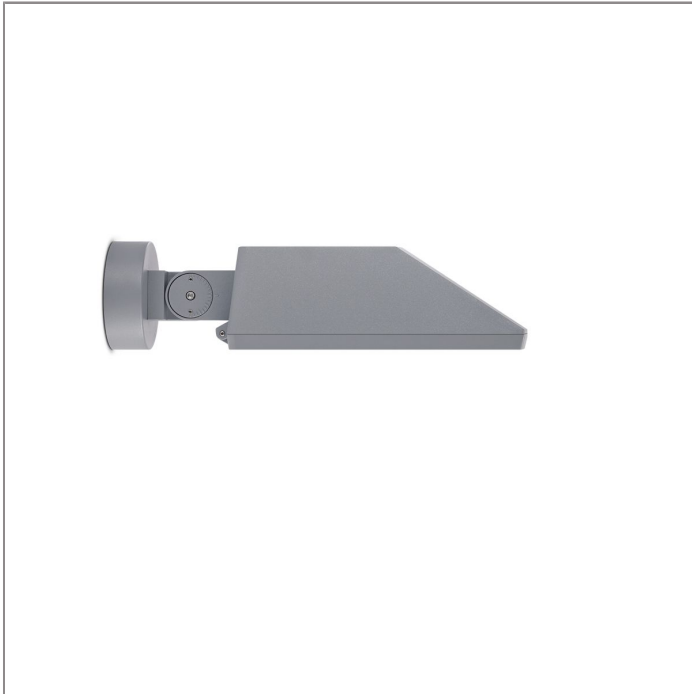

SIROCCO

SMALL SIROCCO OPTIC – SURFACE / WASHER BI-SYMMETRIC WALL SURFACE MOUNT

LAST UPDATE: 29-05-2024

SIROCCO is a solid outdoor luminaire for public space illumination. Available in various light distribution, symmetric, asymmetric, bi-symmetric and road optic. Small SIROCCO equipped with a high power LED with high CRI in 3000K or 4000K color temperature with 3 SDCM. Lenses and reflectors for SIROCCO have been engineered utilizing the latest technology and software to maximize the performance. The heat management has been delicately designed and tested under high ambient thermal condition. An integrated scale allows precise aiming of the luminaire to achieve the desired illumination level. SIROCCO is suitable to illuminate medium to large size objects or areas such as signage boards, building facades, parking lots, public parks, pedestrian, small streets and squares. Available as well in HID light source with conventional control gear. Presented with a range of mounting accessories including ground mount base, pole top mount, and wall/pole mounting arm as well as aluminium poles, galvanized steel poles and anchorage unit for concrete foundations.

Technical Data

Ordering Code :	2341-H-3-673-XX
Lamp :	LED
Beam :	99°/13°
CCT :	2700 K
CRI :	CRI >80
SDCM :	SDCM = 3
Lamp Lumen :	6300 lm
Luminaire Lumen :	5190 lm
Lamp Wattage :	51 W
Luminaire Wattage :	57 W
Efficacy :	91 lm/W
Ambient Temperature :	50°C
Lumen Maintenance	L70B10 >60,000 h
Controller :	On-Off
Input Voltage :	220-240Vac 50/60Hz
Net Weight :	5.40 kg.