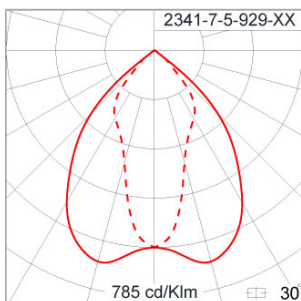

Light Distribution

*Due to the constancy of product development,
we reserve the right to alter all specification
without prior notice.

Unilamp Co., Ltd.
461 Ramintra Road, Kannayao, Bangkok 10230 Thailand
Tel : +66(0)2 943 2420-1, +66(0)2 946 4170-1
Fax : +66(0)2 943 2419
online@unilamp.co.th
www.unilamp.co.th