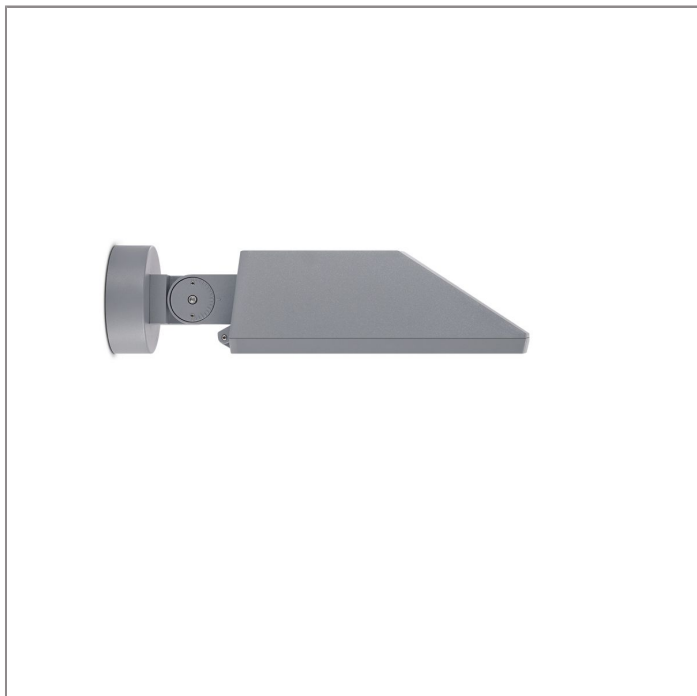

SIROCCO

SMALL SIROCCO – SURFACE WASHER / BI-SYMMETRIC

WALL SURFACE MOUNT

LAST UPDATE: 29-05-2024

SIROCCO is a solid outdoor luminaire for public space illumination. Available in various light distribution, symmetric, asymmetric, bi-symmetric and road optic. Small SIROCCO equipped with a high power LED with high CRI in 3000K or 4000K color temperature with 3 SDCM. Lenses and reflectors for SIROCCO have been engineered utilizing the latest technology and software to maximize the performance. The heat management has been delicately designed and tested under high ambient thermal condition. An integrated scale allows precise aiming of the luminaire to achieve the desired illumination level. SIROCCO is suitable to illuminate medium to large size objects or areas such as signage boards, building facades, parking lots, public parks, pedestrian, small streets and squares. Available as well in HID light source with conventional control gear. Presented with a range of mounting accessories including ground mount base, pole top mount, and wall/pole mounting arm as well as aluminium poles, galvanized steel poles and anchorage unit for concrete foundations.

Technical Data

Ordering Code :	2341-7-5-907-XX
Lamp :	LED
Beam :	Bi-Symmetric
CCT :	4000 K
CRI :	CRI >80
SDCM :	SDCM = 3
Lamp Lumen :	6950 lm
Luminaire Lumen :	5580 lm
Lamp Wattage :	55 W
Luminaire Wattage :	60 W
Efficacy :	93 lm/W
Ambient Temperature :	50°C
Lumen Maintenance	L70B10 >66,000 h
Controller :	DALI
Input Voltage :	220-240Vac 50/60Hz
Net Weight :	5.40 kg.