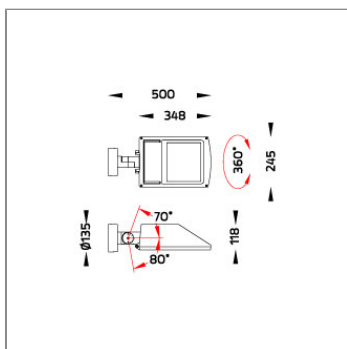

SIROCCO

SMALL SIROCCO – SURFACE WASHER / BI-SYMMETRIC

WALL SURFACE MOUNT

LAST UPDATE: 29-05-2024

SIROCCO is a solid outdoor luminaire for public space illumination. Available in various light distribution, symmetric, asymmetric, bi-symmetric and road optic. Small SIROCCO equipped with a high power LED with high CRI in 3000K or 4000K color temperature with 3 SDCM. Lenses and reflectors for SIROCCO have been engineered utilizing the latest technology and software to maximize the performance. The heat management has been delicately designed and tested under high ambient thermal condition. An integrated scale allows precise aiming of the luminaire to achieve the desired illumination level. SIROCCO is suitable to illuminate medium to large size objects or areas such as signage boards, building facades, parking lots, public parks, pedestrian, small streets and squares. Available as well in HID light source with conventional control gear. Presented with a range of mounting accessories including ground mount base, pole top mount, and wall/pole mounting arm as well as aluminium poles, galvanized steel poles and anchorage unit for concrete foundations.

Technical Data

Ordering Code :	2341-7-5-907-XX
Lamp :	LED
Beam :	Bi-Symmetric
CCT :	4000 K
CRI :	CRI >80
SDCM :	SDCM = 3
Lamp Lumen :	6950 lm
Luminaire Lumen :	5580 lm
Lamp Wattage :	55 W
Luminaire Wattage :	60 W
Efficacy :	93 lm/W
Ambient Temperature :	50°C
Lumen Maintenance	L70B10 >66,000 h
Controller :	DALI
Input Voltage :	220-240Vac 50/60Hz
Net Weight :	5.40 kg.