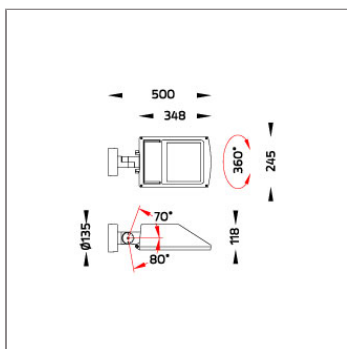

SIROCCO

SMALL SIROCCO – SURFACE WASHER / BI-SYMMETRIC

WALL SURFACE MOUNT

LAST UPDATE: 29-05-2024

SIROCCO is a solid outdoor luminaire for public space illumination. Available in various light distribution, symmetric, asymmetric, bi-symmetric and road optic. Small SIROCCO equipped with a high power LED with high CRI in 3000K or 4000K color temperature with 3 SDCM. Lenses and reflectors for SIROCCO have been engineered utilizing the latest technology and software to maximize the performance. The heat management has been delicately designed and tested under high ambient thermal condition. An integrated scale allows precise aiming of the luminaire to achieve the desired illumination level. SIROCCO is suitable to illuminate medium to large size objects or areas such as signage boards, building facades, parking lots, public parks, pedestrian, small streets and squares. Available as well in HID light source with conventional control gear. Presented with a range of mounting accessories including ground mount base, pole top mount, and wall/pole mounting arm as well as aluminium poles, galvanized steel poles and anchorage unit for concrete foundations.

Technical Data

Ordering Code :	2341-7-3-907-XX
Lamp :	LED
Beam :	Bi-Symmetric
CCT :	4000 K
CRI :	CRI >80
SDCM :	SDCM = 3
Lamp Lumen :	6950 lm
Luminaire Lumen :	5580 lm
Lamp Wattage :	55 W
Luminaire Wattage :	60 W
Efficacy :	93 lm/W
Ambient Temperature :	50°C
Lumen Maintenance	L70B10 >66,000 h
Controller :	On-Off
Input Voltage :	220-240Vac 50/60Hz
Net Weight :	5.40 kg.