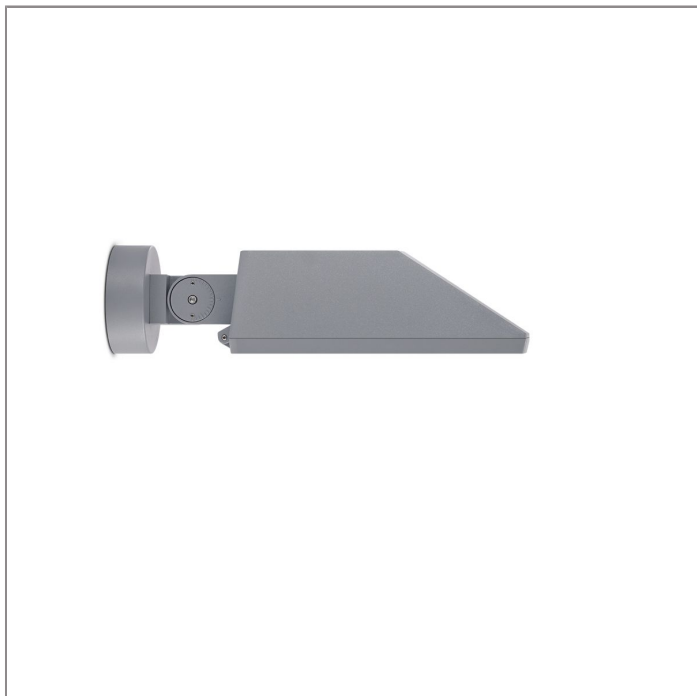

SIROCCO

SMALL SIROCCO – SURFACE WASHER / BI-SYMMETRIC

WALL SURFACE MOUNT

LAST UPDATE: 29-05-2024

SIROCCO is a solid outdoor luminaire for public space illumination. Available in various light distribution, symmetric, asymmetric, bi-symmetric and road optic. Small SIROCCO equipped with a high power LED with high CRI in 3000K or 4000K color temperature with 3 SDCM. Lenses and reflectors for SIROCCO have been engineered utilizing the latest technology and software to maximize the performance. The heat management has been delicately designed and tested under high ambient thermal condition. An integrated scale allows precise aiming of the luminaire to achieve the desired illumination level. SIROCCO is suitable to illuminate medium to large size objects or areas such as signage boards, building facades, parking lots, public parks, pedestrian, small streets and squares. Available as well in HID light source with conventional control gear. Presented with a range of mounting accessories including ground mount base, pole top mount, and wall/pole mounting arm as well as aluminium poles, galvanized steel poles and anchorage unit for concrete foundations.

Technical Data

Ordering Code :	2341-7-3-907-XX
Lamp :	LED
Beam :	Bi-Symmetric
CCT :	4000 K
CRI :	CRI >80
SDCM :	SDCM = 3
Lamp Lumen :	6950 lm
Luminaire Lumen :	5580 lm
Lamp Wattage :	55 W
Luminaire Wattage :	60 W
Efficacy :	93 lm/W
Ambient Temperature :	50°C
Lumen Maintenance	L70B10 >66,000 h
Controller :	On-Off
Input Voltage :	220-240Vac 50/60Hz
Net Weight :	5.40 kg.