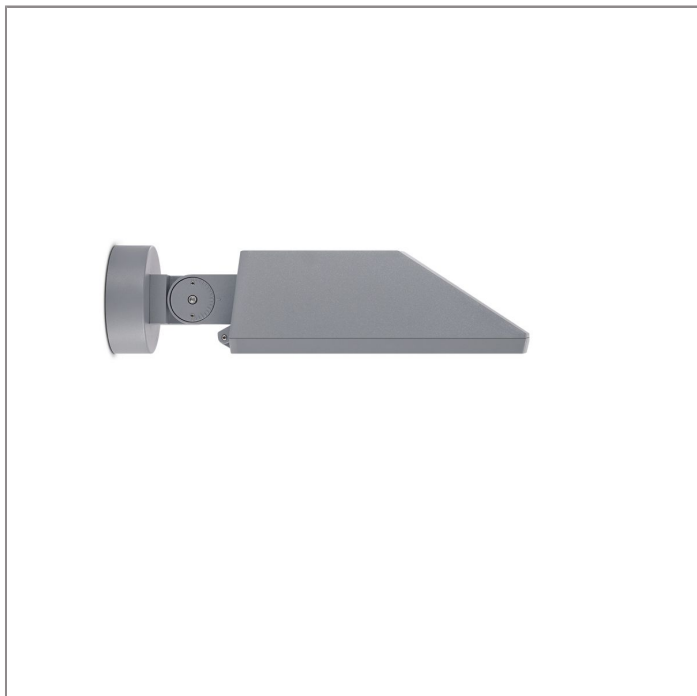

# SIROCCO

## SMALL SIROCCO – SURFACE WASHER / BI-SYMMETRIC

### WALL SURFACE MOUNT

LAST UPDATE: 29-05-2024

SIROCCO is a solid outdoor luminaire for public space illumination. Available in various light distribution, symmetric, asymmetric, bi-symmetric and road optic. Small SIROCCO equipped with a high power LED with high CRI in 3000K or 4000K color temperature with 3 SDCM. Lenses and reflectors for SIROCCO have been engineered utilizing the latest technology and software to maximize the performance. The heat management has been delicately designed and tested under high ambient thermal condition. An integrated scale allows precise aiming of the luminaire to achieve the desired illumination level. SIROCCO is suitable to illuminate medium to large size objects or areas such as signage boards, building facades, parking lots, public parks, pedestrian, small streets and squares. Available as well in HID light source with conventional control gear. Presented with a range of mounting accessories including ground mount base, pole top mount, and wall/pole mounting arm as well as aluminium poles, galvanized steel poles and anchorage unit for concrete foundations.