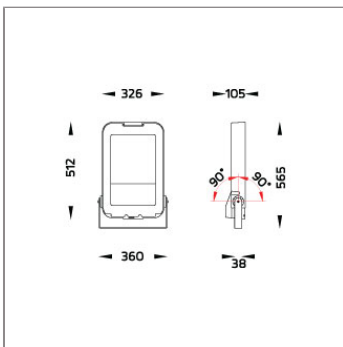

Technical Data

Ordering Code :	2272-I-3-667-XX
Lamp :	LED
Beam :	T2
CCT :	4000 K
CRI :	CRI >80
SDCM :	SDCM = 3
Lamp Lumen :	17760 lm
Luminaire Lumen :	13270 lm
Lamp Wattage :	89 W
Luminaire Wattage :	97 W
Efficacy :	136 lm/W
Ambient Temperature :	50°C
Lumen Maintenance	L70B10 >72,000 h
Controller :	On-Off
Input Voltage :	220-240Vac 50/60Hz
Net Weight :	13.80 kg.

LAST UPDATE: 02-04-2025

Accessories

Ordering Code:
AUN-CON-0009-00
IP68 connection device,
cable diameter 5-9.5mm,
On-Off

Ordering Code:
AUN-CON-0013-00
IP68 connection device,
cable diameter 7-11.5mm,
On-Off

Ordering Code:
AUN-CLP-0003-XX
Pole clamp, pole diameter
114mm

Ordering Code:
AUN-CLP-0002-XX
Pole clamp, pole diameter
102-105mm

Ordering Code:
STEEL-POLE-FOR-KRONOS-FLOODLIGHT
Please contact Sales
Representative

Ordering Code:
AUN-MOT-0003-XX
Mounting base, rotateable,
1-10V or DALI for KRONOS

Ordering Code:
AUN-MOT-0004-XX
Wall or pole mounting arm,
pole diameter 114mm,
double sided for KRONOS

*Due to the constancy of product development,
we reserve the right to alter all specification
without prior notice.