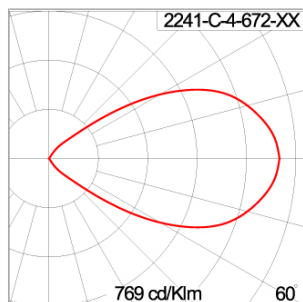

Light Distribution

*Due to the constancy of product development,
we reserve the right to alter all specification
without prior notice.

Unilamp Co., Ltd.
461 Ramintra Road, Kannayao, Bangkok 10230 Thailand
Tel : +66(0)2 943 2420-1, +66(0)2 946 4170-1
Fax : +66(0)2 943 2419
online@unilamp.co.th
www.unilamp.co.th