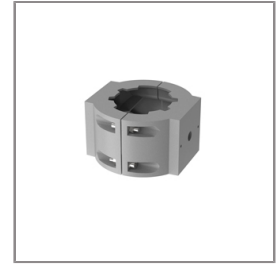

### Accessories

Ordering Code:  
AUN-CON-0011-00  
IP68 connection device,  
cable diameter 7.1-13mm,  
1-10V or DALI

Ordering Code:  
AUN-CON-0014-00  
IP68 connection device,  
cable diameter 8-12.5mm,  
1-10V or DALI

Ordering Code:  
AUN-CLP-0003-XX  
Pole clamp, pole diameter  
114mm

Ordering Code:  
AUN-CLP-0002-XX  
Pole clamp, pole diameter  
102-105mm

Ordering Code:  
STEEL-POLE-FOR-SIROCCO-FLOODLIGHT  
Please contact Sales  
Representative