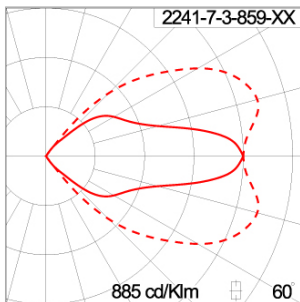

Light Distribution

*Due to the constancy of product development,
we reserve the right to alter all specification
without prior notice.

Unilamp Co., Ltd.
461 Ramintra Road, Kannayao, Bangkok 10230 Thailand
Tel : +66(0)2 943 2420-1, +66(0)2 946 4170-1
Fax : +66(0)2 943 2419
online@unilamp.co.th
www.unilamp.co.th