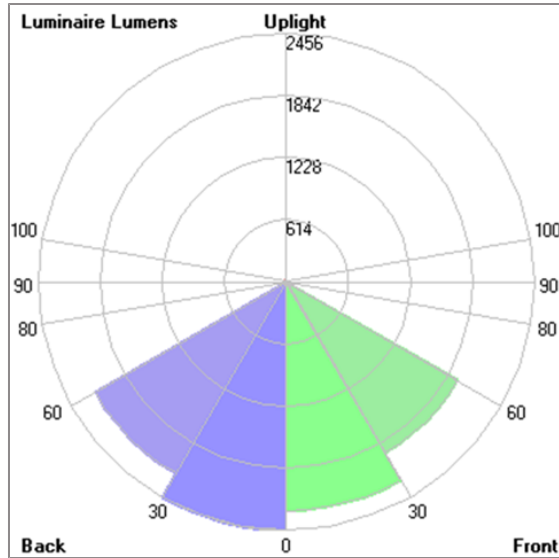

SIROCCO

SMALL SIROCCO – FLOOD LIGHT /
BI-SYMMETRIC
PROJECTOR

LAST UPDATE: 04-09-2024

Bug Report

Lum. Classification System [LCS]

LCS	Zone	%Lumens	%Lamp	%Lum
FL	[0-30]	2262.4	23.8	25.3
FM	[30-60]	1953.9	20.5	21.9
FH	[60-80]	24.8	0.3	0.3
FVH	[80-90]	0.8	0.0	0.0
BL	[0-30]	2455.6	25.8	27.5
BM	[30-60]	2186.2	23.0	24.5
BH	[60-80]	31.3	0.3	0.4
BVH	[80-90]	1.2	0.0	0.0
UL	[90-100]	< 0.05	0.0	0.0
UH	[100-180]	14.6	0.2	0.2
Total		8930.8	93.9	100.0
BUG Rating		B3-U2-G0		

*Due to the constancy of product development,
we reserve the right to alter all specification
without prior notice.

Unilamp Co., Ltd.
461 Ramintra Road, Kannayao, Bangkok 10230 Thailand
Tel : +66[0]2 943 2420-1, +66[0]2 946 4170-1
Fax : +66[0]2 943 2419
online@unilamp.co.th
www.unilamp.co.th