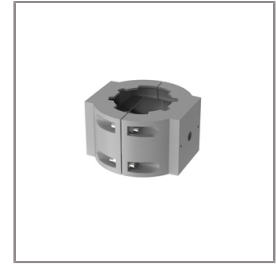

### Accessories

Ordering Code:  
AUN-CON-0009-00  
IP68 connection device,  
cable diameter 5-9.5mm,  
On-Off

Ordering Code:  
AUN-CON-0013-00  
IP68 connection device,  
cable diameter 7-11.5mm,  
On-Off

Ordering Code:  
AUN-CLP-0003-XX  
Pole clamp, pole diameter  
114mm

Ordering Code:  
AUN-CLP-0002-XX  
Pole clamp, pole diameter  
102-105mm

Ordering Code:  
STEEL-POLE-FOR-SIROCCO-FLOODLIGHT  
Please contact Sales  
Representative