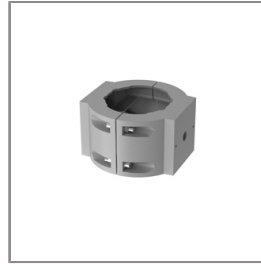

Ordering Code:
AUN-CLP-0003-XX
Pole clamp, pole diameter
114mm