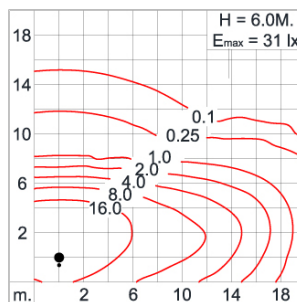

Light Distribution

*Due to the constancy of product development, we reserve the right to alter all specification without prior notice.

Unilamp Co., Ltd.
461 Ramintra Road, Kannayao, Bangkok 10230 Thailand
Tel : +66(0)2 943 2420-1, +66(0)2 946 4170-1
Fax : +66(0)2 943 2419
online@unilamp.co.th
www.unilamp.co.th