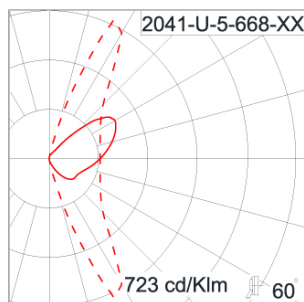

Light Distribution

*Due to the constancy of product development, we reserve the right to alter all specification without prior notice.

Unilamp Co., Ltd.
461 Ramintra Road, Kannayao, Bangkok 10230 Thailand
Tel : +66(0)2 943 2420-1, +66(0)2 946 4170-1
Fax : +66(0)2 943 2419
online@unilamp.co.th
www.unilamp.co.th