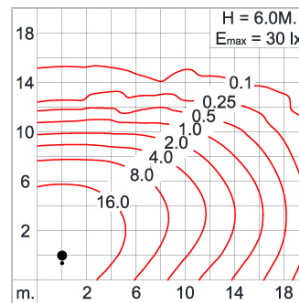

Light Distribution

*Due to the constancy of product development, we reserve the right to alter all specification without prior notice.

Unilamp Co., Ltd.
461 Ramintra Road, Kannayao, Bangkok 10230 Thailand
Tel : +66(0)2 943 2420-1, +66(0)2 946 4170-1
Fax : +66(0)2 943 2419
online@unilamp.co.th
www.unilamp.co.th