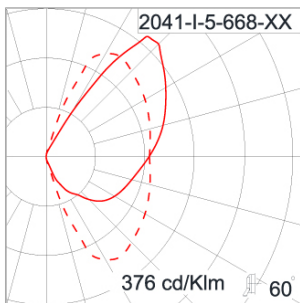

Light Distribution

*Due to the constancy of product development, we reserve the right to alter all specification without prior notice.

Unilamp Co., Ltd.
461 Ramintra Road, Kannayao, Bangkok 10230 Thailand
Tel : +66(0)2 943 2420-1, +66(0)2 946 4170-1
Fax : +66(0)2 943 2419
online@unilamp.co.th
www.unilamp.co.th