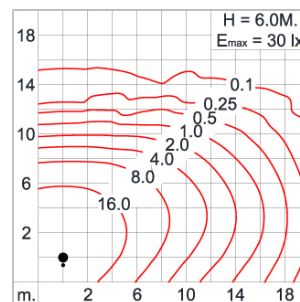

Light Distribution

*Due to the constancy of product development, we reserve the right to alter all specification without prior notice.

Unilamp Co., Ltd.
461 Ramintra Road, Kannayao, Bangkok 10230 Thailand
Tel : +66(0)2 943 2420-1, +66(0)2 946 4170-1
Fax : +66(0)2 943 2419
online@unilamp.co.th
www.unilamp.co.th