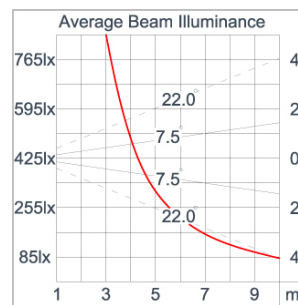

Light Distribution

*Due to the constancy of product development, we reserve the right to alter all specification without prior notice.

Unilamp Co., Ltd.
461 Ramintra Road, Kannayao, Bangkok 10230 Thailand
Tel : +66(0)2 943 2420-1, +66(0)2 946 4170-1
Fax : +66(0)2 943 2419
online@unilamp.co.th
www.unilamp.co.th