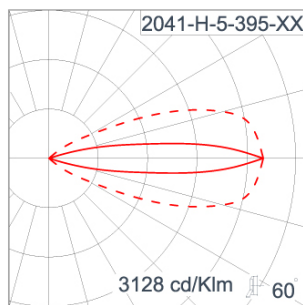

Light Distribution

*Due to the constancy of product development, we reserve the right to alter all specification without prior notice.

Unilamp Co., Ltd.
461 Ramintra Road, Kannayao, Bangkok 10230 Thailand
Tel : +66(0)2 943 2420-1, +66(0)2 946 4170-1
Fax : +66(0)2 943 2419
online@unilamp.co.th
www.unilamp.co.th