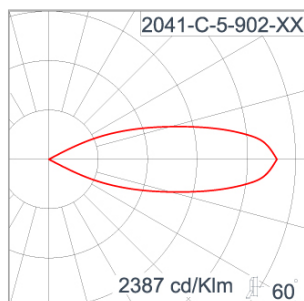

Light Distribution

*Due to the constancy of product development, we reserve the right to alter all specification without prior notice.

Unilamp Co., Ltd.
461 Ramintra Road, Kannayao, Bangkok 10230 Thailand
Tel : +66(0)2 943 2420-1, +66(0)2 946 4170-1
Fax : +66(0)2 943 2419
online@unilamp.co.th
www.unilamp.co.th