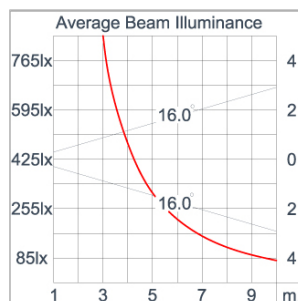

Light Distribution

*Due to the constancy of product development, we reserve the right to alter all specification without prior notice.

Unilamp Co., Ltd.
461 Ramintra Road, Kannayao, Bangkok 10230 Thailand
Tel : +66(0)2 943 2420-1, +66(0)2 946 4170-1
Fax : +66(0)2 943 2419
online@unilamp.co.th
www.unilamp.co.th