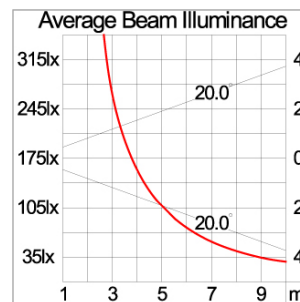

Light Distribution

*Due to the constancy of product development, we reserve the right to alter all specification without prior notice.

Unilamp Co., Ltd.
461 Ramintra Road, Kannayao, Bangkok 10230 Thailand
Tel : +66(0)2 943 2420-1, +66(0)2 946 4170-1
Fax : +66(0)2 943 2419
online@unilamp.co.th
www.unilamp.co.th