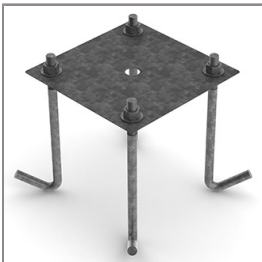

SPACE

MEDIUM SPACE

SPOTLIGHT

LAST UPDATE: 20-04-2026

Space is a range of next generation flood lights for demanding outdoor lighting tasks. Six different tailored made light engines cover a wide range of lighting applications. High efficacy 3SDCM COBs offer highest lumen output. The high power LED options for SPACE gives lighting designers a wide choice of carefully calculated light distributions, including an ultra-narrow beam down to 8°. The SPACE RGBW version with optics-based color mixing is the ideal solution for impactful highlighting of outdoor spaces. SPACE cans also be customized to tunable white solution which allows tasteful illumination of architectural structures in different color temperatures. Regardless of LED option, a glare shield cap, snoot and luminaire integrated honeycombs are available as standard accessory. Different mounting solutions such as a pole clamp or pole arm let SPACE to be installed in numerous applications. SPACE can be equipped with a built-in photocell, DALI2 control system or state of the art wireless control utilizing CASAMBI. Minimal amount of tools required for installation and the prewired electrical connection simplifies the installation process.

Ordering Code:
AUN-CON-0014-00
IP68 connection device,
cable diameter 8-12.5mm,
1-10V or DALI

Ordering Code:
AUN-CLP-0001-XX
Pole clamp, pole diameter
114mm

Ordering Code:
AUN-ACB-0009-00
Anchor bolt kit, pole
diameter 114 and 114/140,
galvanized steel pole

Ordering Code:
AUN-ACB-0008-00
Anchor bolt kit, pole
diameter 102mm and
151x102mm, galvanized
steel pole

Ordering Code:
AUN-GSH-0026-XX
Snoot

Ordering Code:
AUN-POL-0030-XX
Cylindrical aluminum pole,
diameter 140mm, H=
410mm, use with projector