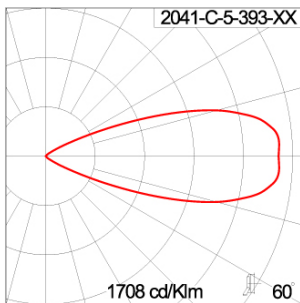

Light Distribution

*Due to the constancy of product development, we reserve the right to alter all specification without prior notice.

Unilamp Co., Ltd.
461 Ramintra Road, Kannayao, Bangkok 10230 Thailand
Tel : +66(0)2 943 2420-1, +66(0)2 946 4170-1
Fax : +66(0)2 943 2419
online@unilamp.co.th
www.unilamp.co.th