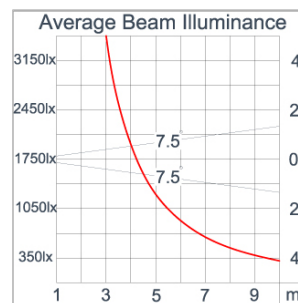

Light Distribution

*Due to the constancy of product development, we reserve the right to alter all specification without prior notice.

Unilamp Co., Ltd.
461 Ramintra Road, Kannayao, Bangkok 10230 Thailand
Tel : +66(O)2 943 2420-1, +66(O)2 946 4170-1
Fax : +66(O)2 943 2419
online@unilamp.co.th
www.unilamp.co.th