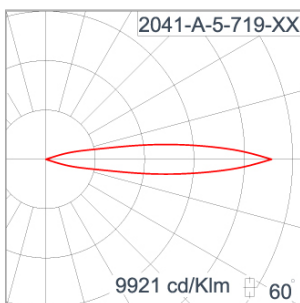

Light Distribution

*Due to the constancy of product development, we reserve the right to alter all specification without prior notice.

Unilamp Co., Ltd.
461 Ramintra Road, Kannayao, Bangkok 10230 Thailand
Tel : +66(O)2 943 2420-1, +66(O)2 946 4170-1
Fax : +66(O)2 943 2419
online@unilamp.co.th
www.unilamp.co.th