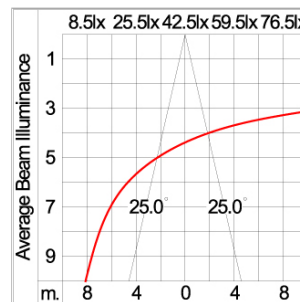

Light Distribution

*Due to the constancy of product development,
we reserve the right to alter all specification
without prior notice.

Unilamp Co., Ltd.
461 Ramintra Road, Kannayao, Bangkok 10230 Thailand
Tel : +66(0)2 943 2420-1, +66(0)2 946 4170-1
Fax : +66(0)2 943 2419
online@unilamp.co.th
www.unilamp.co.th