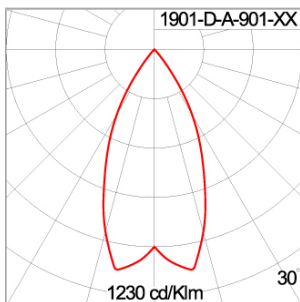

Light Distribution

*Due to the constancy of product development,
we reserve the right to alter all specification
without prior notice.

Unilamp Co., Ltd.
461 Ramintra Road, Kannayao, Bangkok 10230 Thailand
Tel : +66(0)2 943 2420-1, +66(0)2 946 4170-1
Fax : +66(0)2 943 2419
online@unilamp.co.th
www.unilamp.co.th