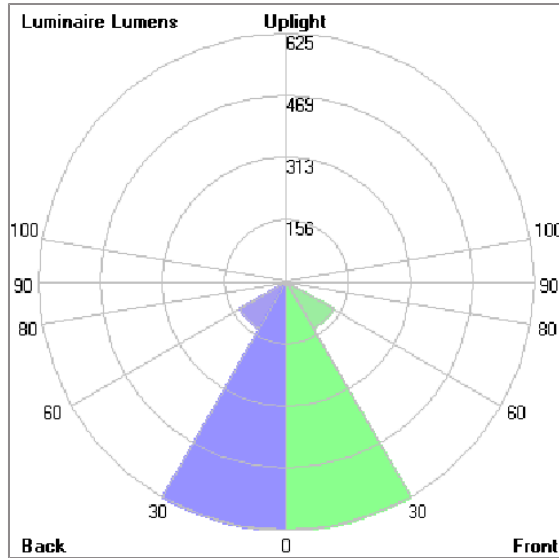

Technical Data

| | |
|-----------------------|--------------------|
| Ordering Code : | 1901-D-A-901-XX |
| Lamp : | LED |
| Beam : | 50° |
| CCT : | 3000 K |
| CRI : | CRI >80 |
| SDCM : | SDCM = 3 |
| Lamp Lumen : | 1850 lm |
| Luminaire Lumen : | 1530 lm |
| Lamp Wattage : | 12 W |
| Luminaire Wattage : | 14 W |
| Efficacy : | 109 lm/W |
| Ambient Temperature : | 50°C |
| Lumen Maintenance | L70B10 >60,000 h |
| Controller : | CASAMBI |
| Input Voltage : | 220-240Vac 50/60Hz |
| Net Weight : | - kg. |

TUBE

MINI TUBE CATENARY

LAST UPDATE: 28-11-2024

Bug Report

Lum. Classification System [LCS]

| LCS | Zone | %Lumens | %Lamp | %Lum |
|------------|-----------|----------|-------|-------|
| FL | [0-30] | 625.0 | 33.8 | 41.0 |
| FM | [30-60] | 136.2 | 7.4 | 8.9 |
| FH | [60-80] | 0.8 | 0.0 | 0.1 |
| FVH | [80-90] | < 0.05 | 0.0 | 0.0 |
| BL | [0-30] | 625.0 | 33.8 | 41.0 |
| BM | [30-60] | 136.2 | 7.4 | 8.9 |
| BH | [60-80] | 0.8 | 0.0 | 0.1 |
| BVH | [80-90] | < 0.05 | 0.0 | 0.0 |
| UL | [90-100] | 0.0 | 0.0 | 0.0 |
| UH | [100-180] | 1.0 | 0.1 | 0.1 |
| Total | | 1525.0 | 82.5 | 100.0 |
| BUG Rating | | B2-U1-G0 | | |